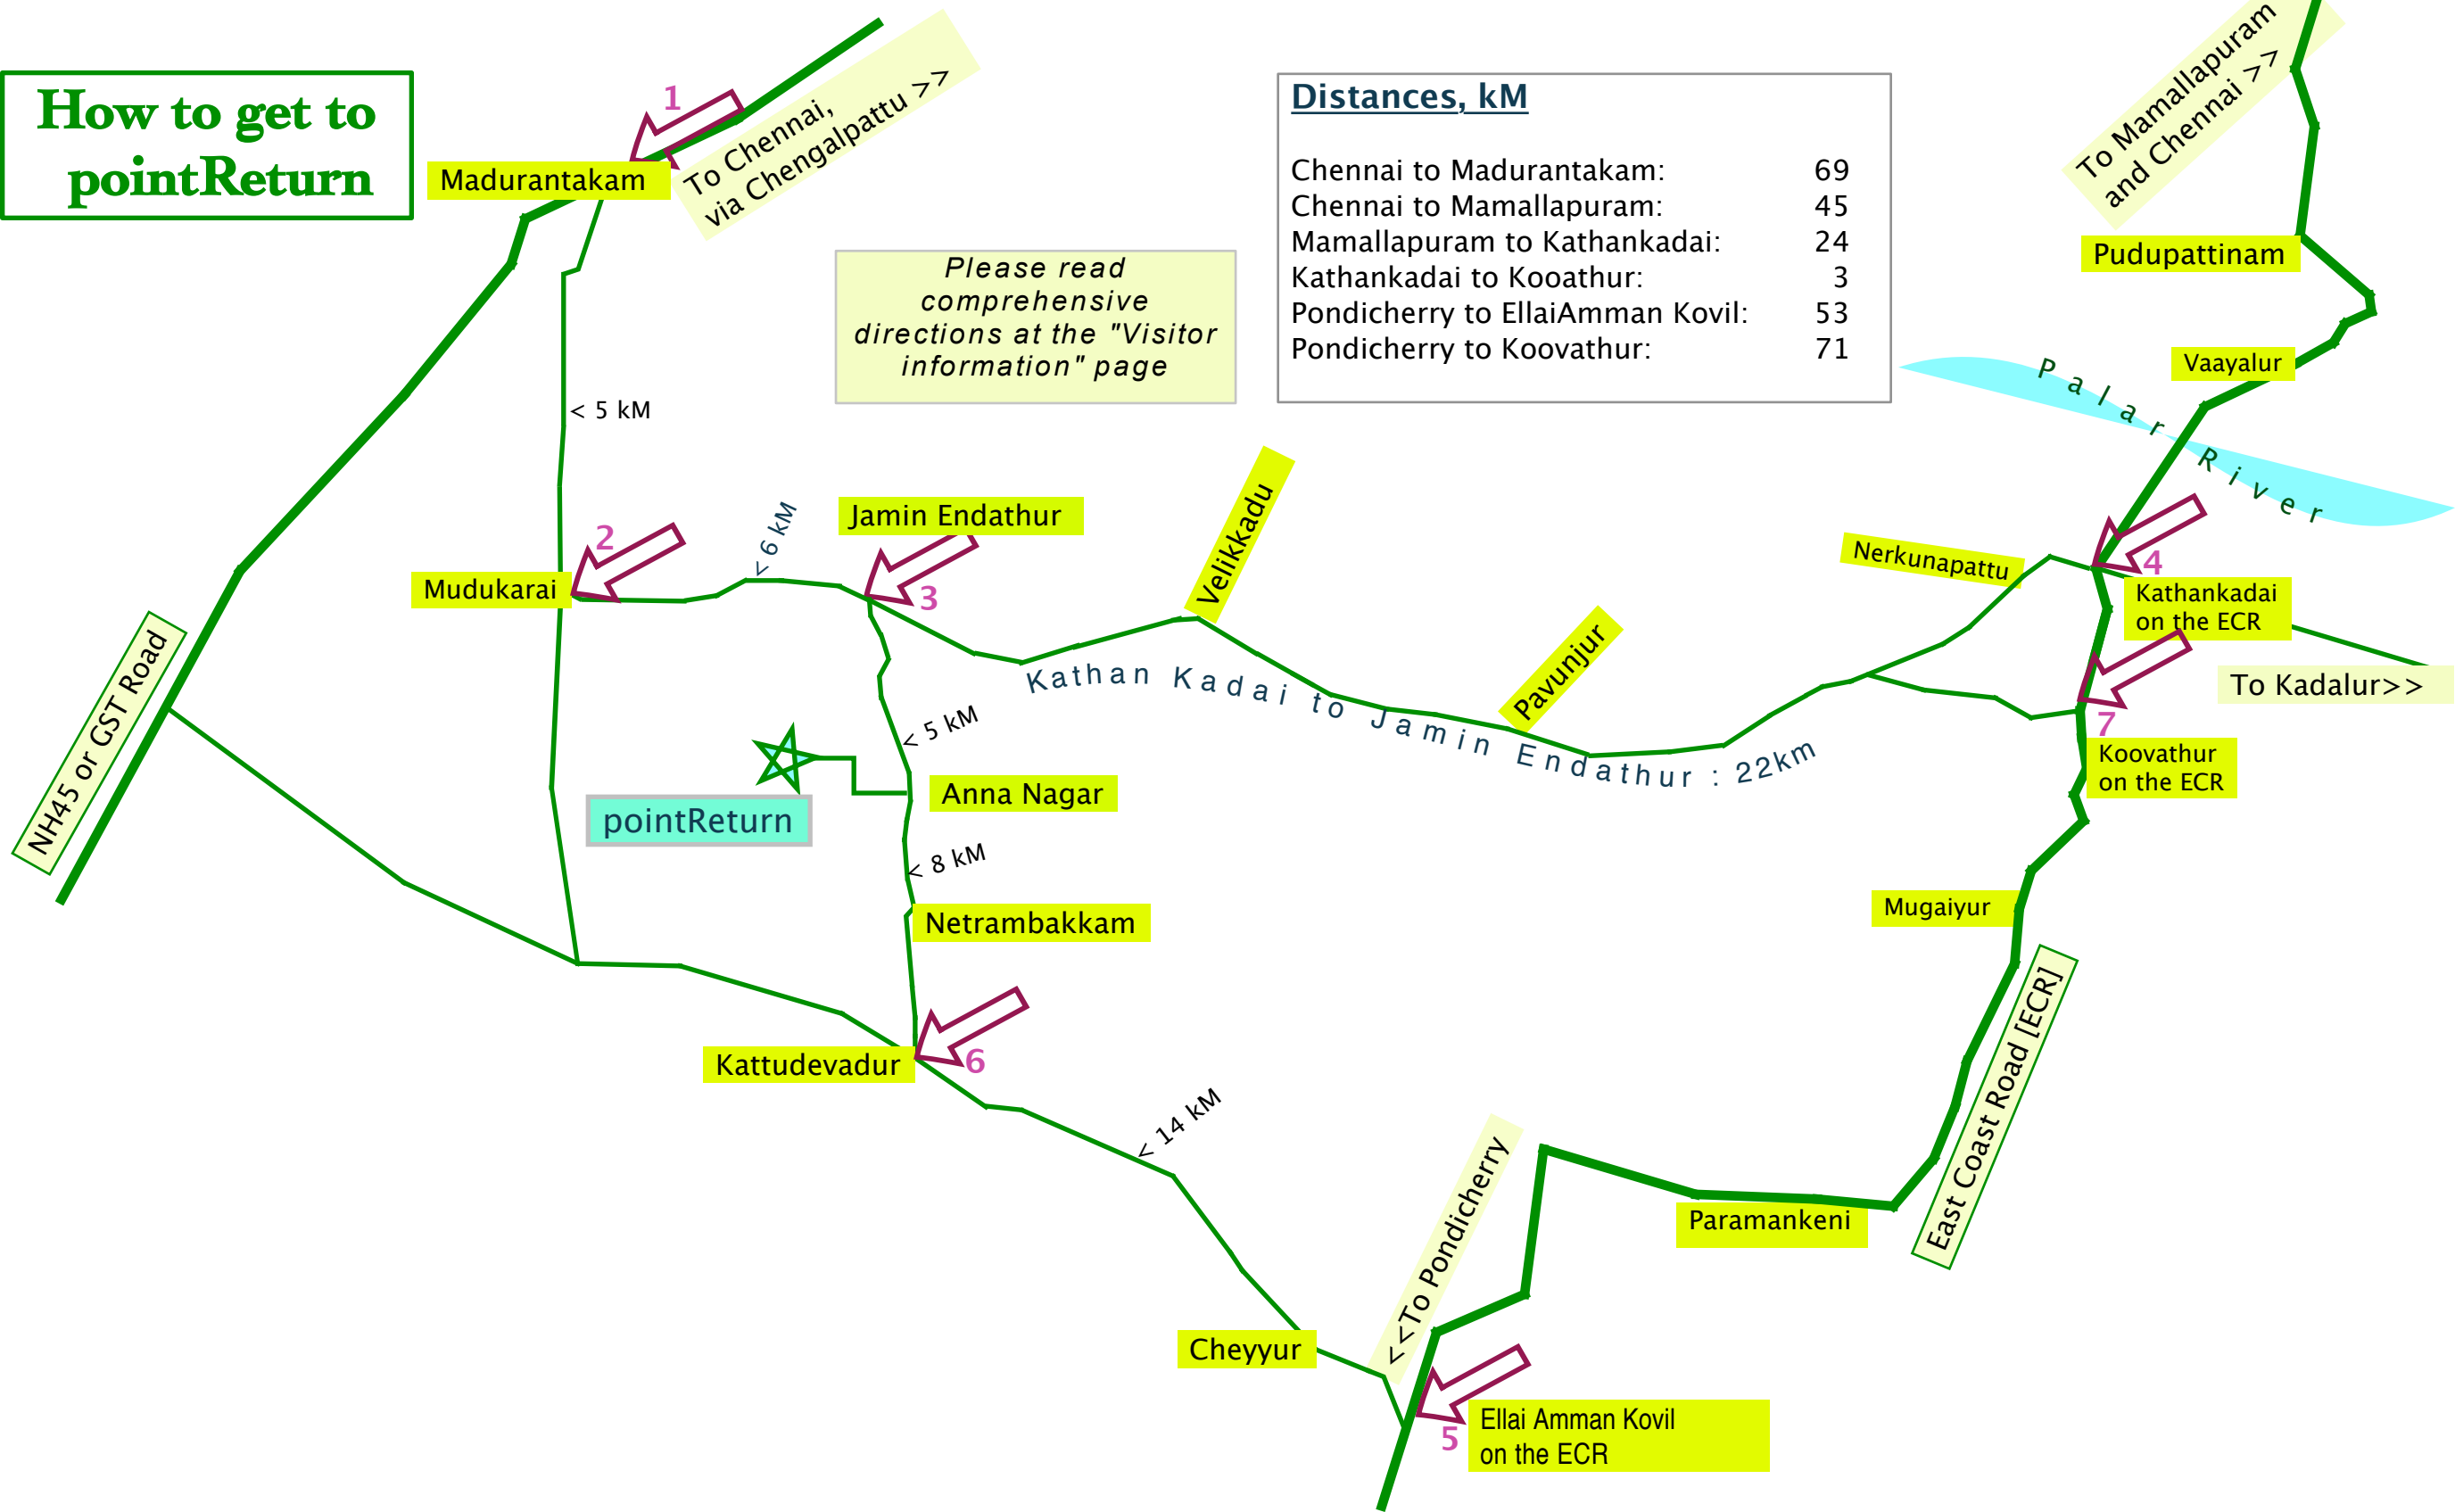

How to get to pointReturn

Distances, kM

Chennai to Madurantakam:	69
Chennai to Mamallapuram:	45
Mamallapuram to Kathankadai:	24
Kathankadai to Kooathur:	3
Pondicherry to EllaiAmman Kovil:	53
Pondicherry to Koovathur:	71

Please read comprehensive directions at the "Visitor information" page

Madurantakam

1
To Chennai, via Chengalpattu >>

Mudukarai

< 5 km

Jamin Endathur

< 6 km

Velikkadu

Pudupattinam

To Mamallapuram and Chennai >>

Palar River

Nerkunapattu

Kathan Kadai to Jamin Endathur : 22km

Pavunjur

NH45 or GST Road

pointReturn